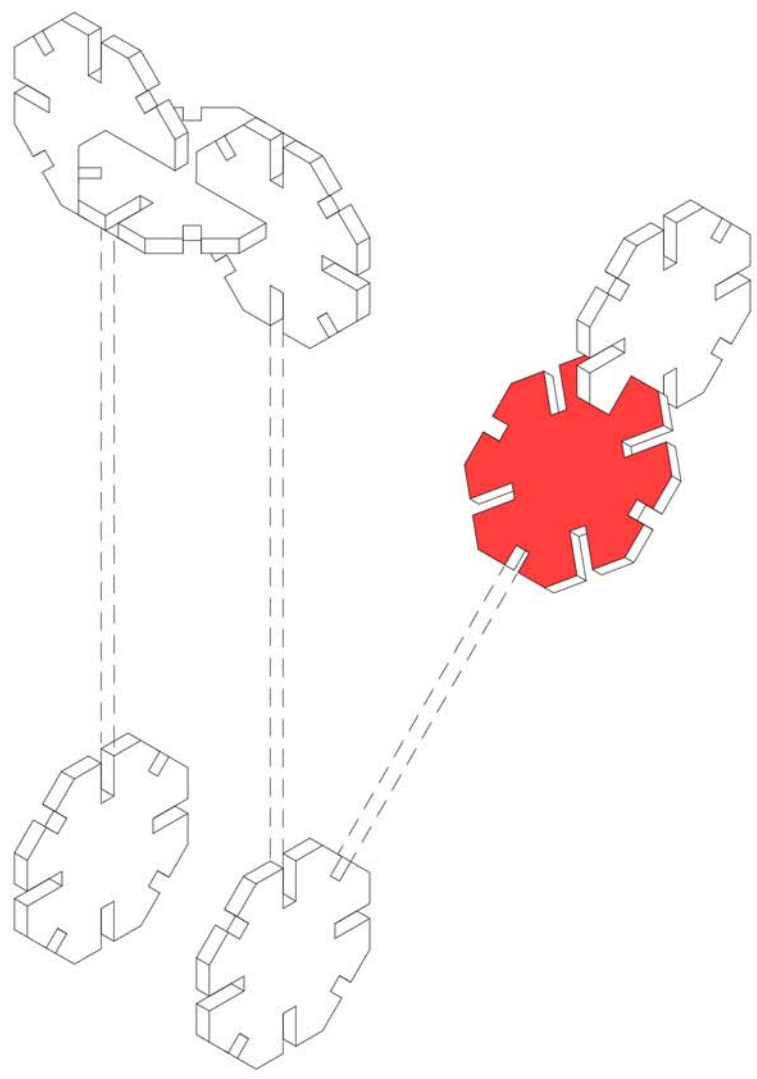

STAGE

MOTHER'S

STAGE

MOTHER'S

ROSE

92X56X37,6CM

..... **3**

MOTHER'S
ROSE

92 X 56 X 37,6 CM

1

2

3

4

5

FRONTAL

POSTERIOR