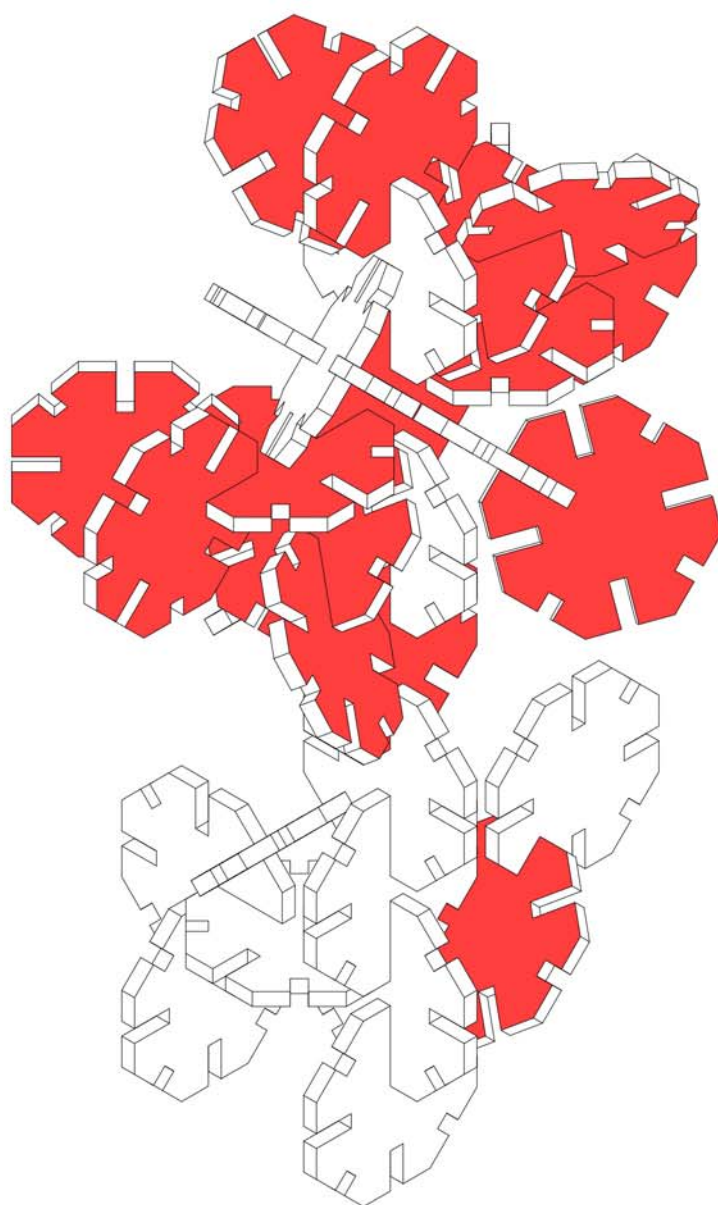

STAGE

MOTHER'S

STAGE

MOTHER'S

ROSE

92X56X37,6CM

..... **3**

MOTHER'S
ROSE

92 X 56 X 37,6 CM

1

2

3

4

5

FRONTAL

POSTERIOR