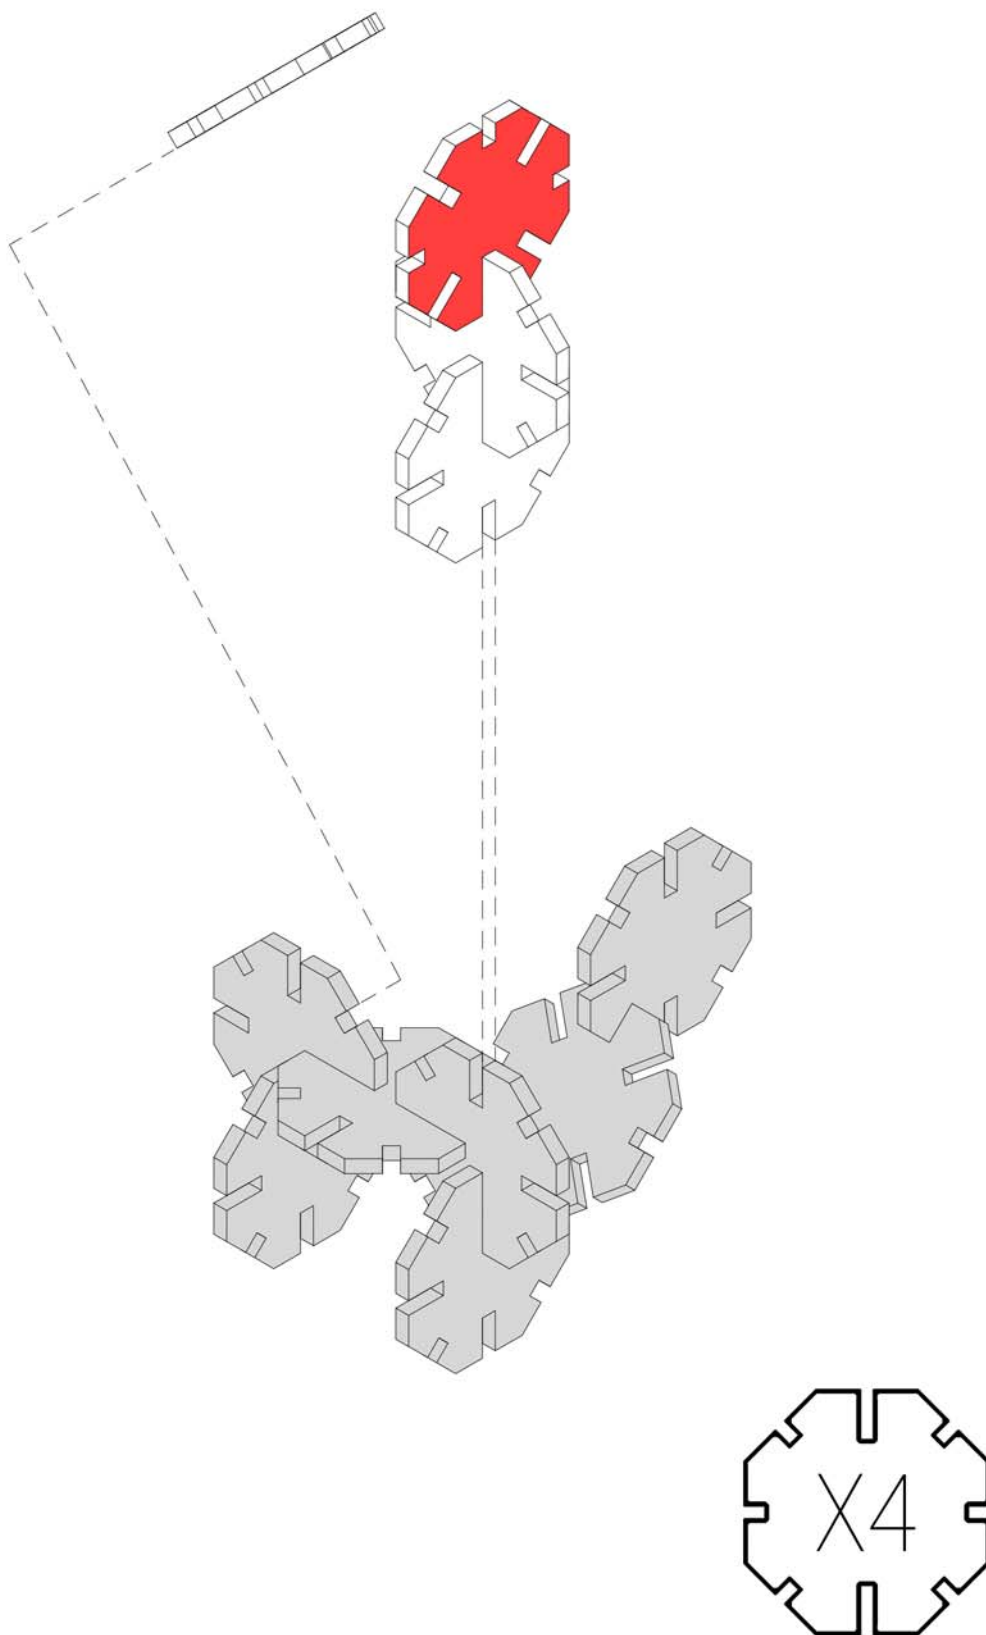

STAGE

MOTHER'S

STAGE

MOTHER'S

ROSE

92X56X37,6CM

..... **3**

MOTHER'S
ROSE

92 X 56 X 37,6 CM

1

2

3

4

5

FRONTAL

POSTERIOR