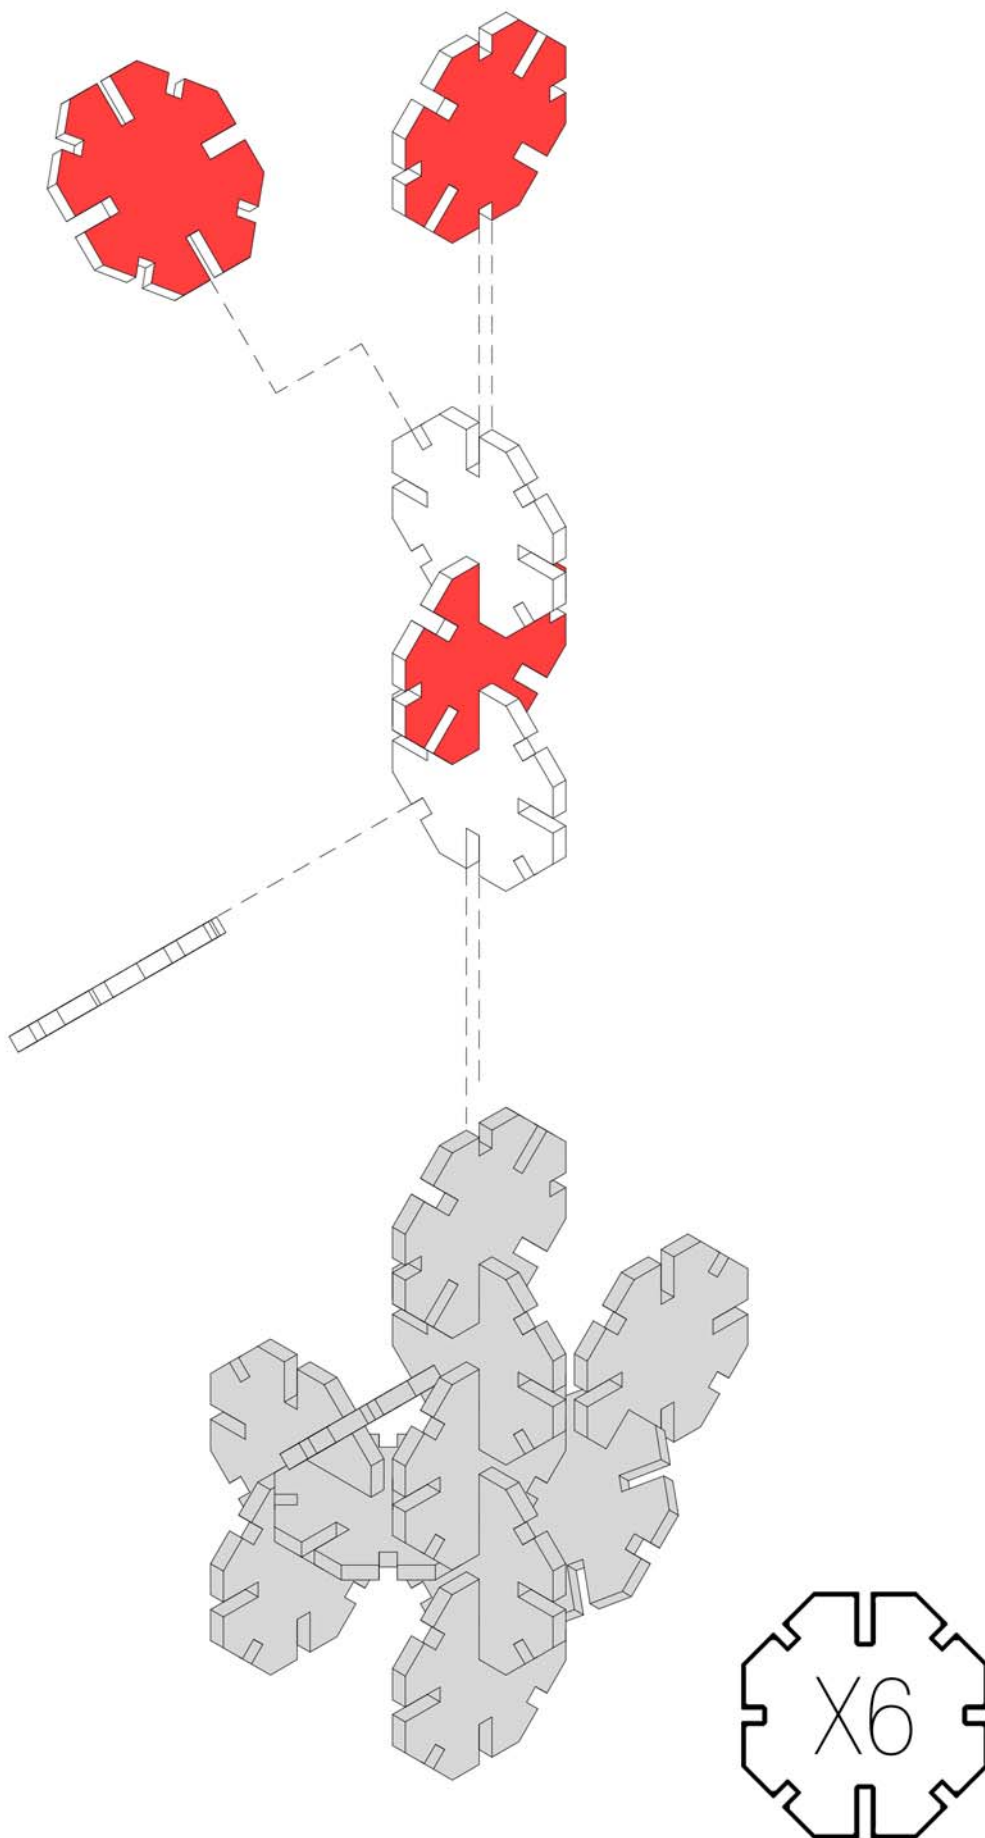

STAGE

MOTHER'S

STAGE

MOTHER'S

ROSE

92X56X37,6CM

..... **3**

MOTHER'S
ROSE

92 X 56 X 37,6 CM

1

2

3

4

5

FRONTAL

POSTERIOR