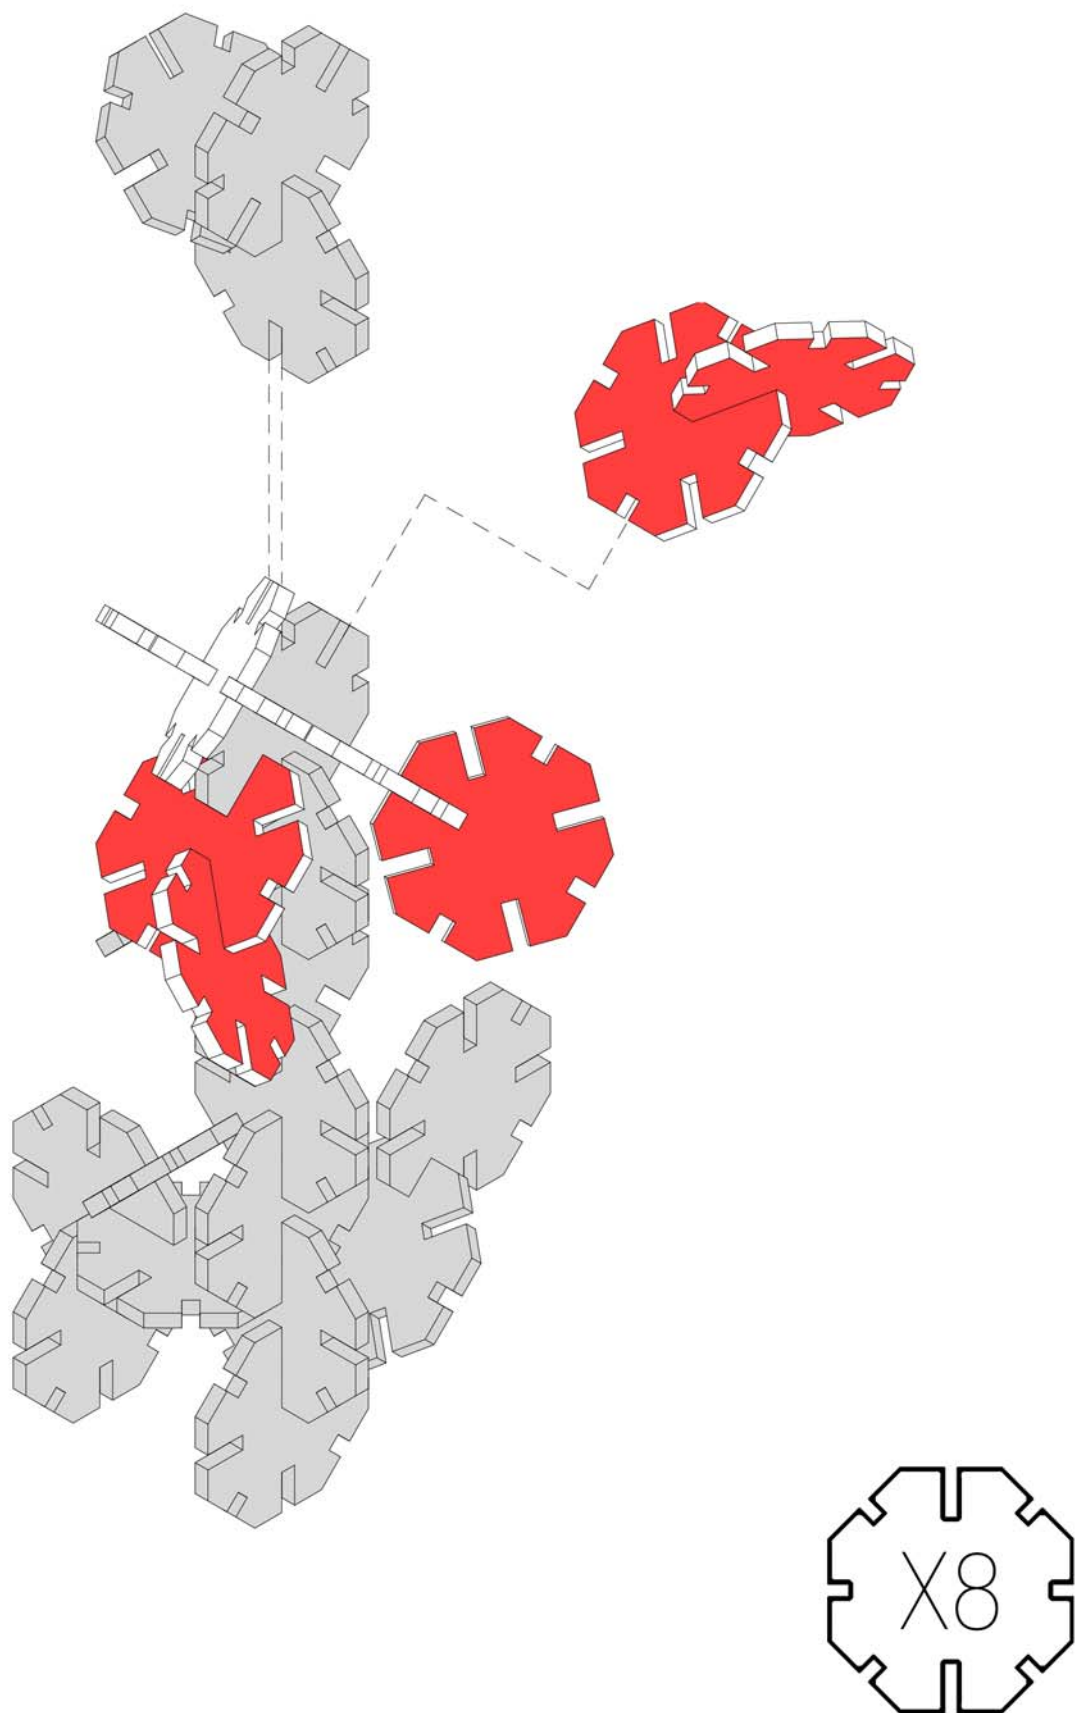

STAGE

MOTHER'S

STAGE

MOTHER'S

ROSE

92X56X37,6CM

..... **3**

MOTHER'S
ROSE

92 X 56 X 37,6 CM

1

2

3

4

5

FRONTAL

POSTERIOR