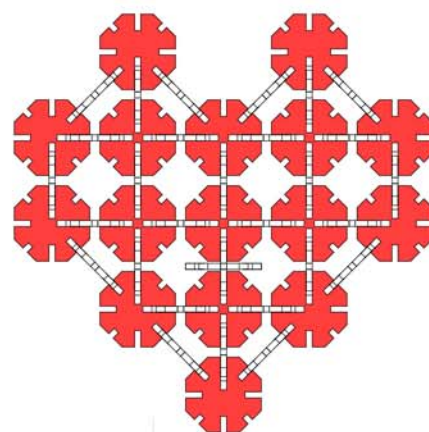

STAGE

**VALENTINE'S**

STAGE  
**VALENTINE'S**

**HEART**  
83X83X32 CM

..... **3**

VALENTINE'S  
**HEART**

1

3

4

5

FRONTAL