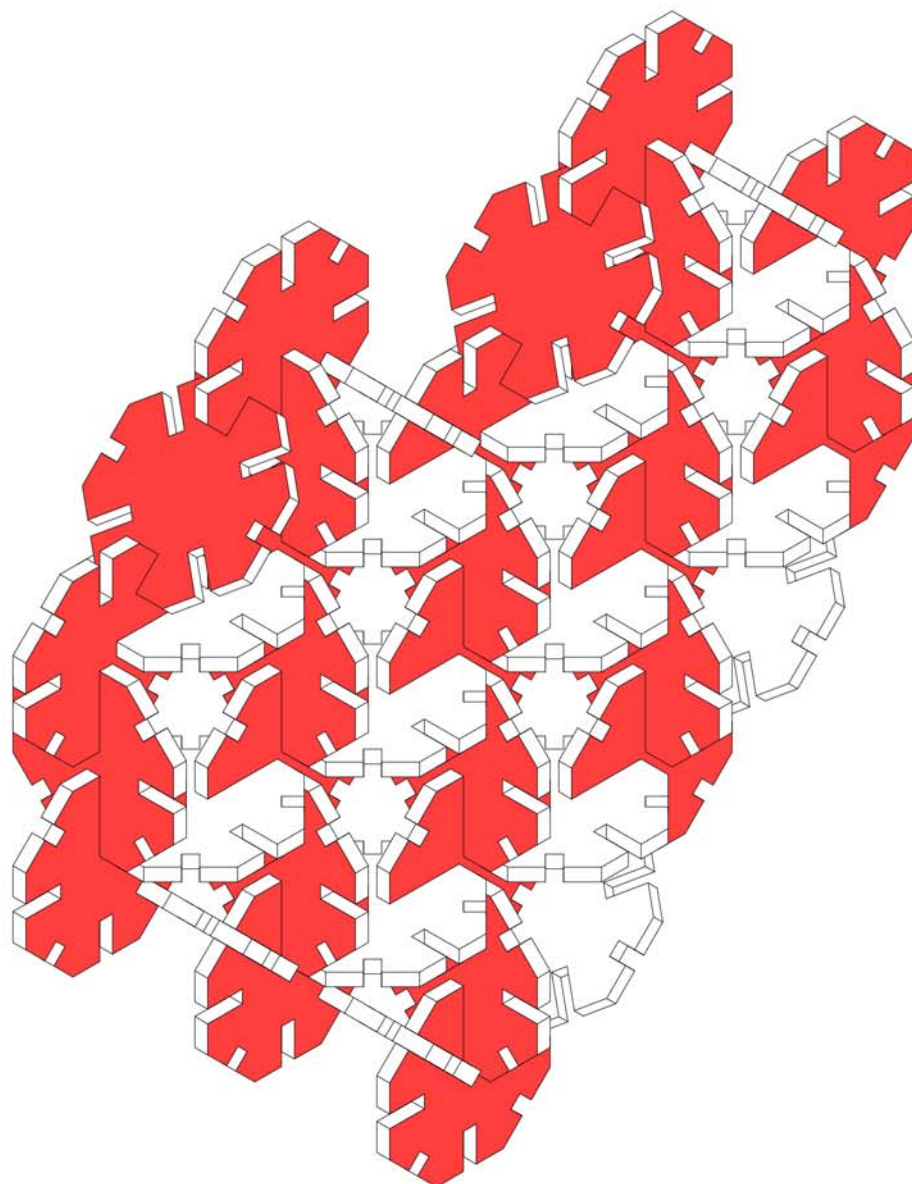

STAGE

**VALENTINE'S**

STAGE  
**VALENTINE'S**

**HEART**  
83X83X32 CM

..... **3**

VALENTINE'S  
**HEART**

1

3

4

5

FRONTAL